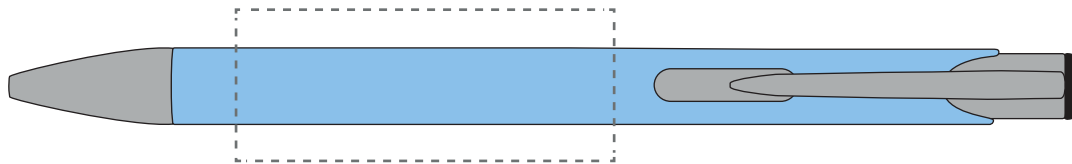

Your Ref:

Quantity:

Product Code: TPC982001

Our Ref:

Version: 1

Product Colour: BABY BLUE

**PRINTING CONCERNS:**

We stock this item in the following colours

**PANTONE REFERENCE(S)**

- Colour 1
- Colour 2
- Colour 3
- Colour 4

ARTWORK SCALE 100%

ARTWORK SCALE 100%  
Standard Print Area:  
50mm x 20mm

pre engraved eco text to rear of pen

**The dashed line is to demonstrate print area and will not appear on your printed item**